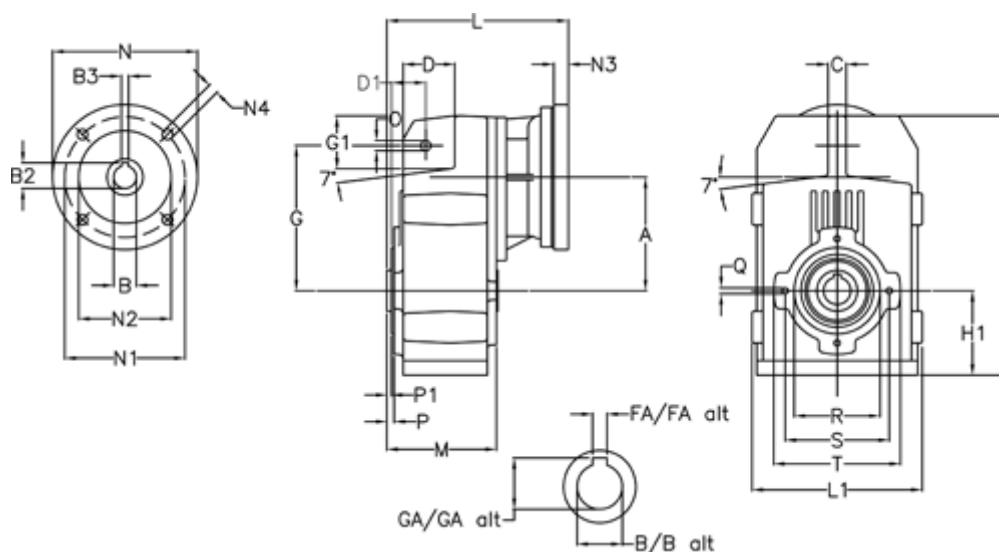

Article number: 29560567633225

Description: Shaft mounted gear
A514H50-676,3-P71B5

Measures

A = 211.30	FA = 14	M = 163.0	Q = M12x19
B = 50	G = 278	N = 160	R = 180
B1 = 14	G1 = 105.5	N1 = 130	S = 215
B2 = 16.3	GA = 53.5	N2 = 110	T = 250
B3 = 5	H = 479.0	N4 = M8x16	
C = 20	H1 = 144.0	O = 22	
D = 93.5	L = 339.5	P = 8.5	
D1 = 65.0	L1 = 273	P1 = 4.5	